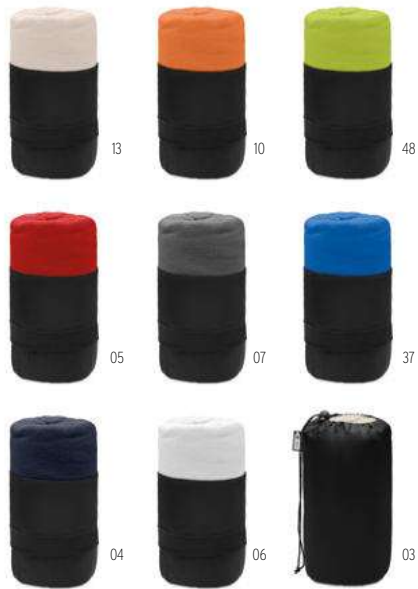

Musala Rpet MO9935

Fleece blanket in RPET with in RPET polyester travel pouch, 180 gr/m² fleece. **Size** 120x150 cm **Print technique** Screen printing,T1,TD,E