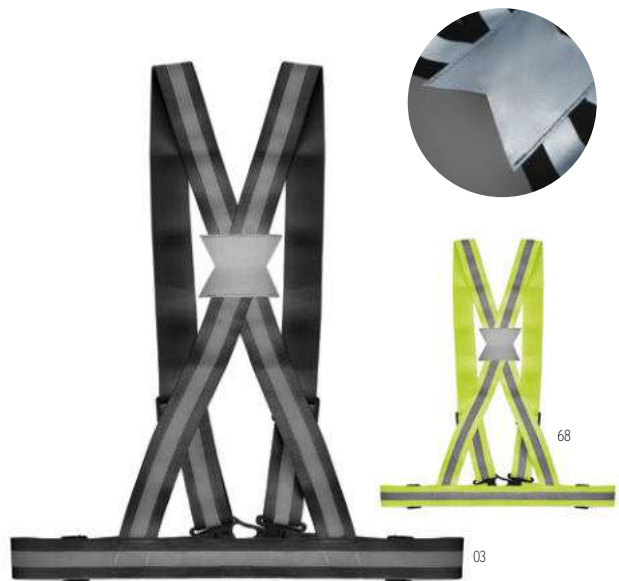

Allvisible MO6445

Adjustable 360° reflective body belt with silver stripes. For promotional use only. **Size** 51x52 cm **Print technique** Screen printing,DO1,DL,T1,TD