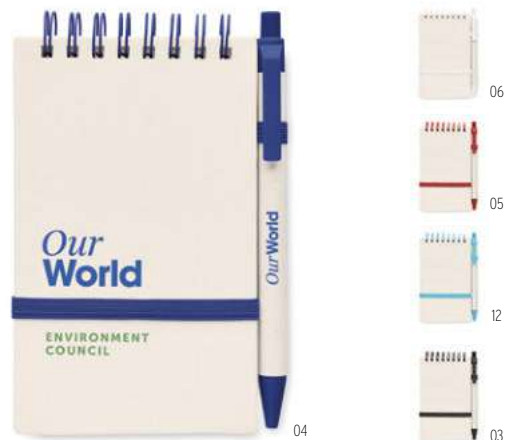

Mito Set MO6837

A6 Recycled milk cartons 70 sheet recycled plain paper notebook (70 % recycled milk carton and 30% recycled paper) with matching pen. Ring bound. Matching push button ball pen. Blue ink. Elastic closure strap and pen holder. **Size** 8,2x1,2x14 cm **Print technique** Pad printing,D01,DL,B,L