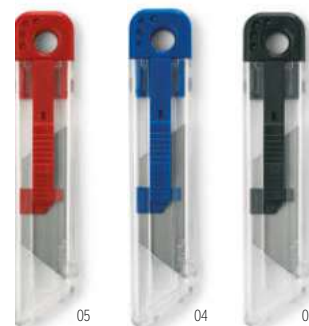

05

04

03

Highcut IT3011

Retractable knife. Clear finish and coloured body.
Size 12,5x2,5x1,5 cm **Print technique** Pad printing,D01,DL