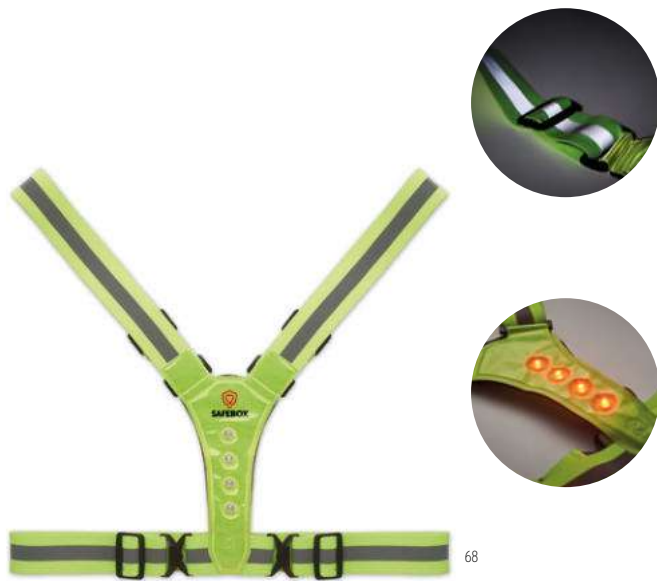

Roundvisible MO2100

Adjustable 360° reflective body belt with 4 LED on front and 4 LED's on the back and silver stripes. Included 2 CR2032 battery. For promotional use only. **Size** 50x44 cm **Print technique** Screen printing,DL