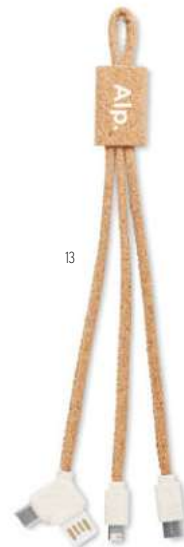

MORE THAN GIFTS

03

Blue MO2141 ●

Key ring with charging cable with input: 2-in-1 type-C & type-A and micro-B (2 in 1 pin) and Type C output. **Size** 17x2,4x1,7 cm
Print technique Pad printing,L,DL,D01

15

Rizo MO9292

Key ring with charging cable with USB-A to Micro-B (2 in 1 pin) and Type C. **Size** 16x2,4x1,7 cm **Print technique** Pad printing,D01,DL,L

06

Key C MO6820

Key ring with 4-in-1 charging cable. In/Output: Type-C x2, Type-A, Micro USB. **Size** 7,3x1,4x1 cm
Print technique Pad printing

06

Ligo Cable MO9654

3-in-1 charging cable with 3 different connectors, micro-USB, type-c and double sided connector. Suitable for iOS and Android devices. Ideal for full colour personalisation. **Size** 04,4x0,7 cm
Print technique Pad printing,PD,D01,DL

06

Wireless Plato Set MO9785

Set with wireless charger in ABS. Presented in EVA/ PU pouch. Contains EU plug and charging cable USB A to Micro B. Output data: DC5V/ 1.0A. **Size** 9x9x4 cm **Print technique** Pad printing,PD

40

Clauer MO9888 ●

Bamboo cover key ring with charging cable with USB-A to Micro-B (2 in 1 pin) and Type C. **Size** 12,5x2,7x0,8 cm
Print technique Pad printing,D01,DL,L

13

Cable MO6812 ●

Cork 3-in-1 charging cable. Input Type A and type C. Output 3 types. **Size** 22x2,1x0,7 cm
Print technique Laser engraving,P