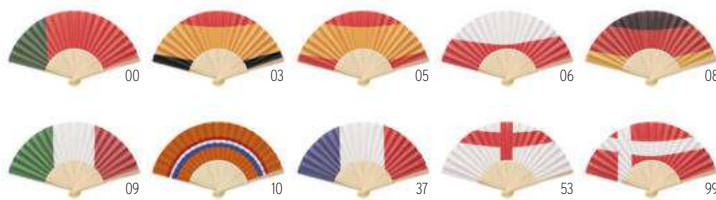

04

**Funfan** MO2244 ●

Manual hand fan in bamboo with flag design on paper fabric.  
**Size** 21x2,4x1 cm **Print technique** Pad printing,L

06

**Flag Fun** MO9275

Eyewear with country flag lenses. **Size** 14x4,6x14 cm  
**Print technique** Pad printing,DO1