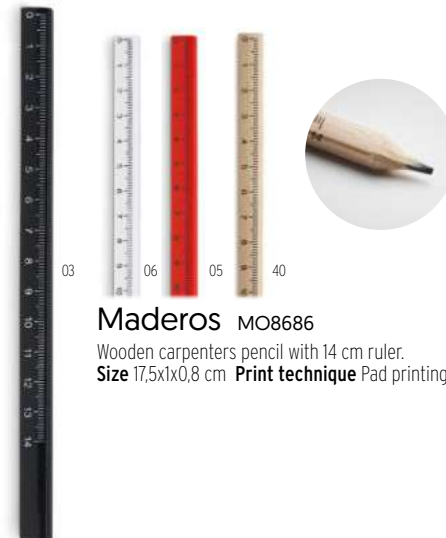

03

06

05

40

Maderos MO8686

Wooden carpenter's pencil with 14 cm ruler.
Size 17,5x1x0,8 cm **Print technique** Pad printing,L