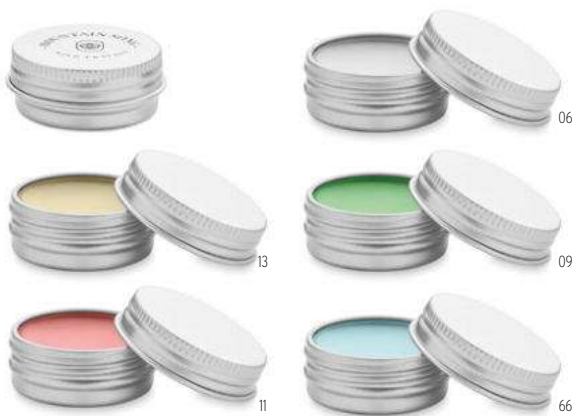

Balm MO6809

Vegan lip balm in aluminium screw top tin. Dermatologically tested. SPF10. Flavour: Vanilla. **Size** Ø4,1x1,7 cm **Print technique** Pad printing,D01,DL