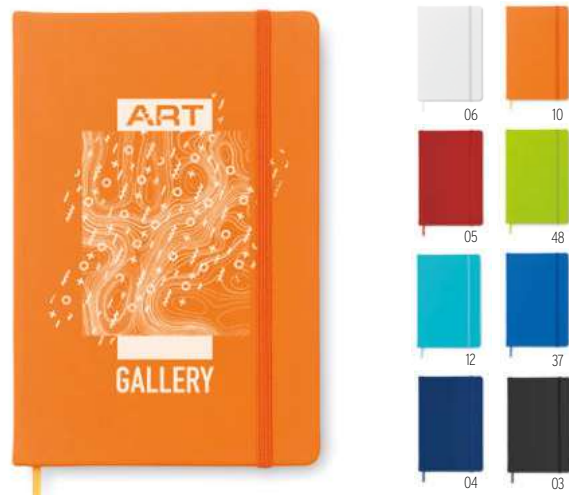

Notelux MO1800

A6 notebook with hard PU cover. Casebound. 192 lined pages (96 sheets). Matching elastic closure strap and ribbon page-marker. **Size** 14x9x1,5 cm **Print technique** Pad printing,S,T1,TD,B,PD