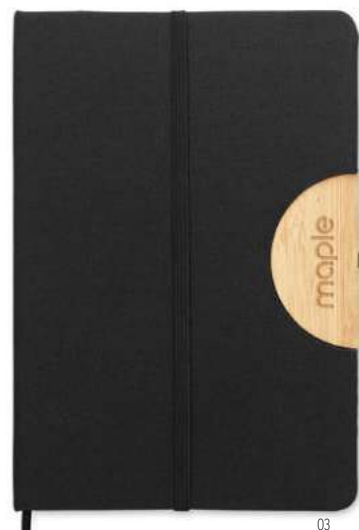

Blama MO6576

A5 notebook with 600D RPET hard cover with bamboo detail with a smartphone stand function. Casebound. 160 lined pages (80 sheets). 70 gsm recycled paper. Matching elastic closure strap, ribbon page-marker and pen holder. **Size** 21x14,5x1,8 cm
Print technique Pad printing,S,L,TI,TD