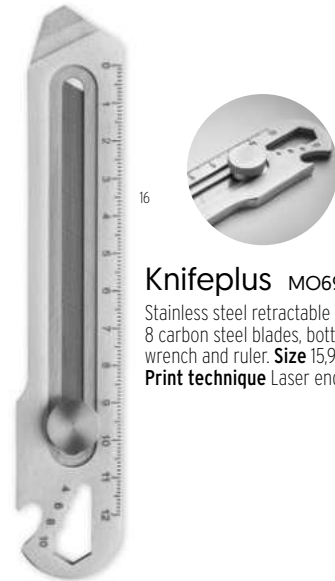

Knifepius MO6970

Stainless steel retractable knife with 8 carbon steel blades, bottle opener, wrench and ruler. **Size** 15,9x2,8x1,3 cm
Print technique Laser engraving, P