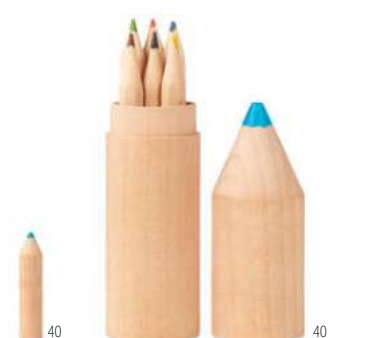

### Petit Coloret MO9875

6 wooden pencils in pencil shaped wooden box.  
**Size** 13,5x3 cm **Print technique** Pad printing,DL