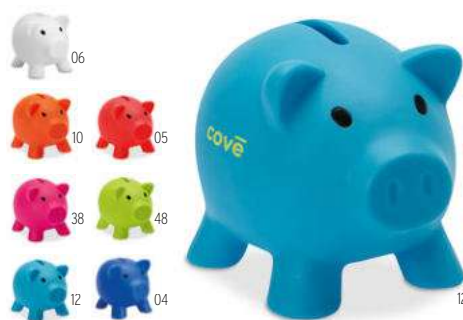

Softco MO8132

Piggy bank in PVC with ABS stopper on the bottom.
Size 9x7x7 cm **Print technique** Pad printing