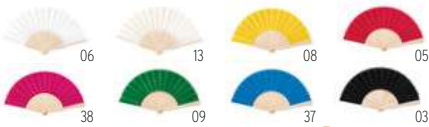

Fanny Wood MO9532

Manual hand fan in wood with polyester fabric.
Size 41x22 cm **Print technique** Pad printing,L