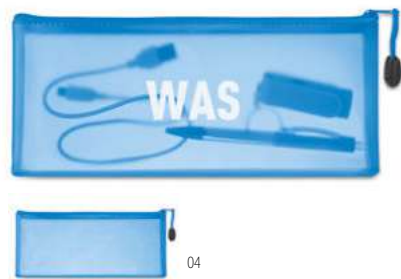

Gran MO8993

Big PVC pencil case. **Size** 25x10,5 cm
Print technique Screen printing

04