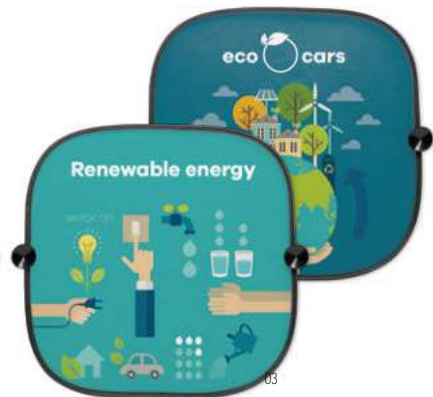

Sombra Light MO8675

Set of 2 car window shades made of polyester. Includes 2 suction cup holders. Perfect for both winter and summer to keep the weather at bay. This will keep your car cool during the summer by reflecting the sunlight away, and will keep the frost off your windshield when placed on the outside by offering a layer of protection. **Size** 44x36 cm
Print technique Sublimation