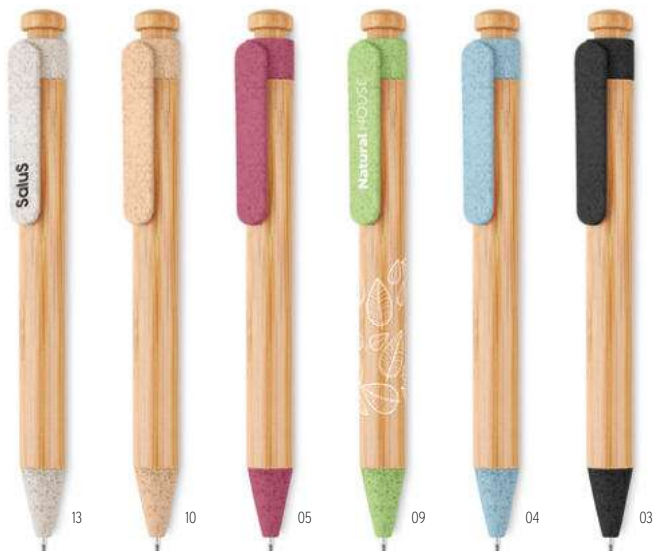

Toyama MO9481

Push button ball pen with bamboo barrel and wheat straw (50%) and ABS (50%) fittings. Blue ink. **Size** Ø1,2x14 cm
Print technique Round screen printing ,P,L

13

10

05

09

04

03