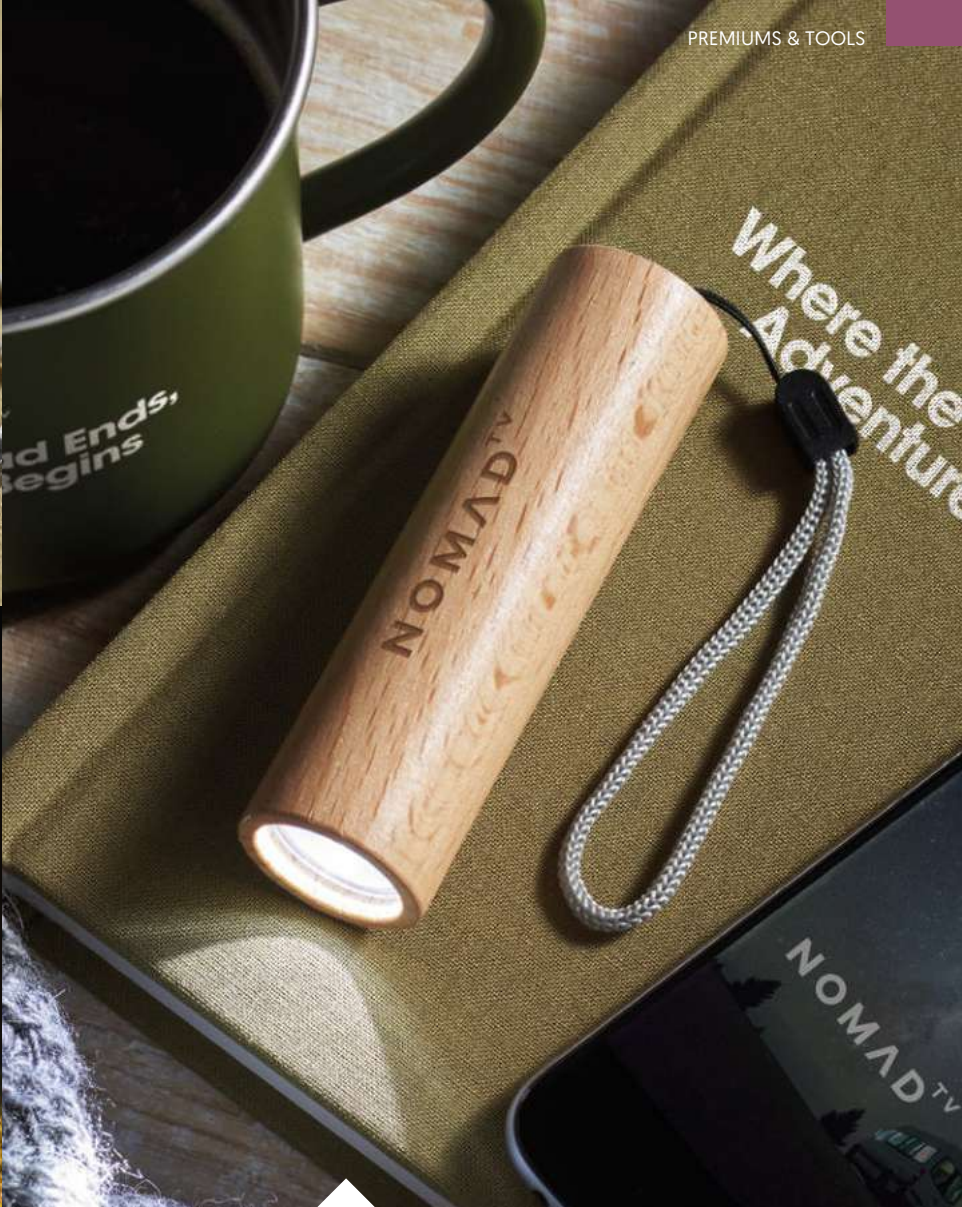

Teles MO6695

40

Beech wood torch with 5W COB light. 3 AAA batteries required, not included. **Size** 18,1x2,3 cm **Print technique** Pad printing,L