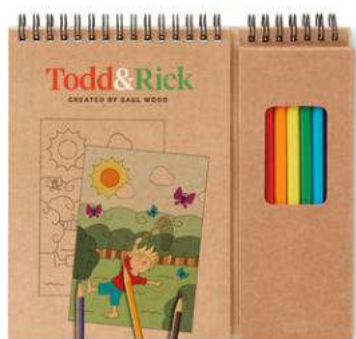

13

13

99

Colopad MO8769

Colouring set with 24 pages 6 of which have pictures to colour in and 18 blank pages. Includes 8 colouring pencils.
Size 21,5x18,5x1 cm **Print technique** Screen printing

Folder2 Go MO9544

Children colouring set with 30 colouring sheets. Includes 6 colouring pencils, sharpener and eraser.
Size 20x1,6x21 cm **Print technique** Pad printing,S,D01,DL

Recreation MO7389

Colouring set in clear box contains 8 wooden pencils and 20 paper drawings. **Size** 10x14,5x1 cm
Print technique Pad printing,PD

13

Little Vangogh MO9873

Colouring set with 6 coloured wooden pencils, 1 wooden sharpener and 20 colouring sheets.
Size 9x7,5x1,5 cm **Print technique** Pad printing,DL

13

Street MO8929

4 coloured chalk sticks, 25 mm diameter.
Size 9,5x2,5x10,5 cm **Print technique** Pad printing,PD,D01,DL

13

Tamago MO6479

Set of 6 chalk eggs in a cardboard egg box.
Size 15x10x7 cm **Print technique** Pad printing,D01,DL