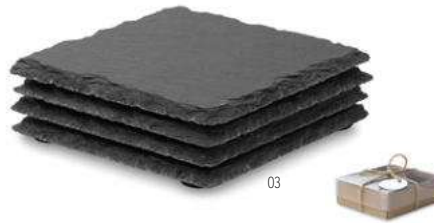

### Glenavy MO6414

Bamboo Cheese set serving board with 2 serving knives and a fork. **Size** 37,5x17,5x1,5 cm **Print technique** Laser engraving

40

**Bierpon** MO9298 

Cork coaster round shape. **Size** Ø10x0,5 cm  
**Print technique** Digital printing,S,B,L