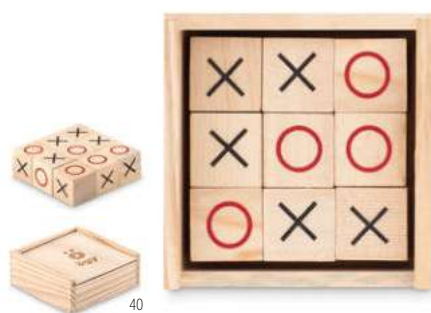

Tic Tac Toe MO9493

Wooden tic tac toe game set. **Size** 7x7x2,5 cm
Print technique Pad printing,L