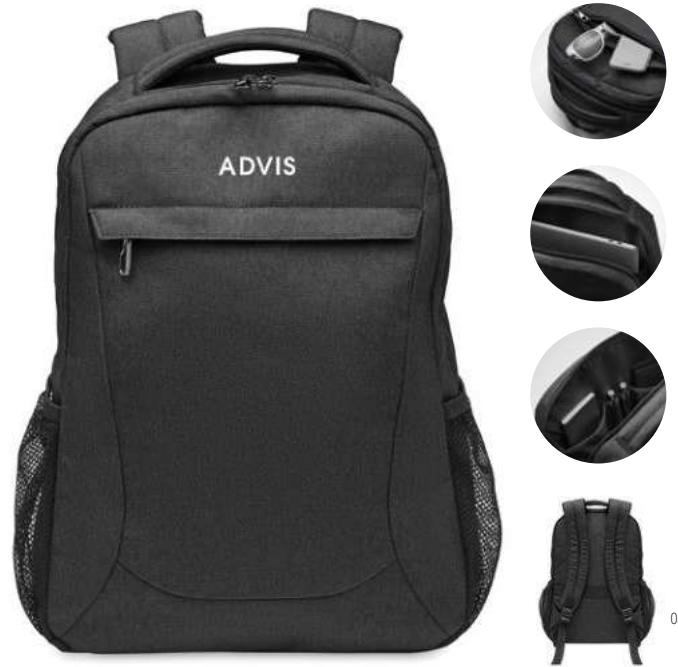

Waipio MO2046

15 inch laptop backpack in 600D RPET polyester. Internal laptop compartment and several small inner compartments. It has a front zippered pocket and 2 side mesh pockets. Adjustable shoulder straps. Trolley holder on reverse side. **Size** 43x31,5x13 cm **Print technique** Screen transfer,S,TD