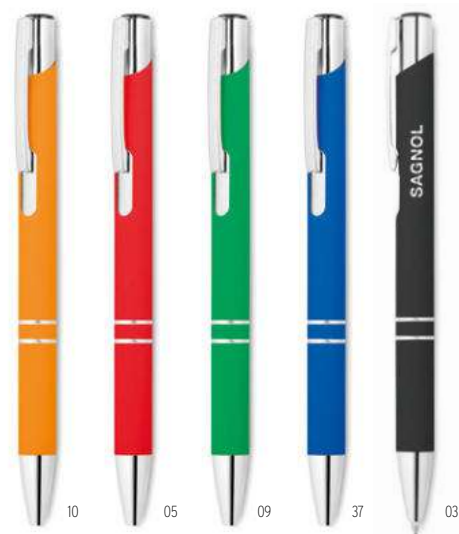

Aosta MO8857

Push button ball pen in rubberized finish. Blue ink.
Size Ø1x13,5 cm **Print technique** Laser engraving