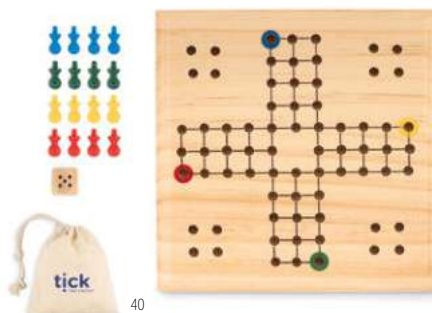

Ludo MO6110

Wooden Ludo game. Presented in cotton pouch.
Size 12x12x1,5 cm
Print technique Pad printing,DO1,DL,L,S,T1,TD