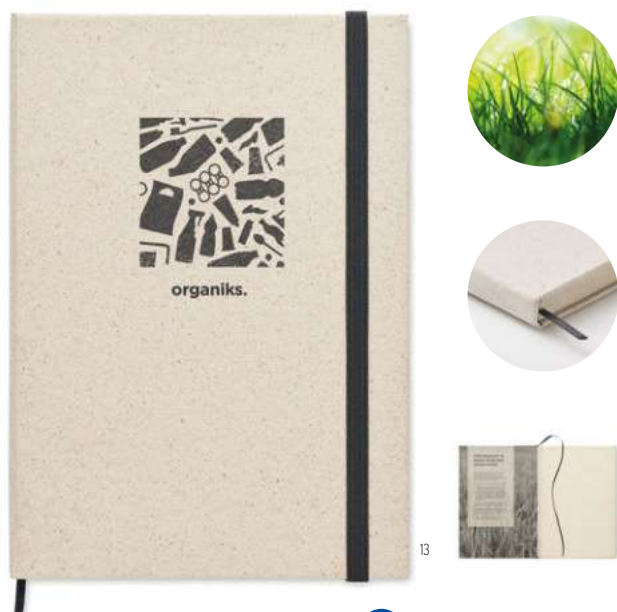

Grass Notes MO6542

A5 grass paper notebook. Hard grass paper cover. Casebound. 160 grass paper lined pages (80 sheets). 95 gsm paper. Elastic closure strap and ribbon bookmark. Grass paper containing 40% grass fibers. **Size** 21x15x1,5 cm
Print technique Pad printing,S,D01,DL,B