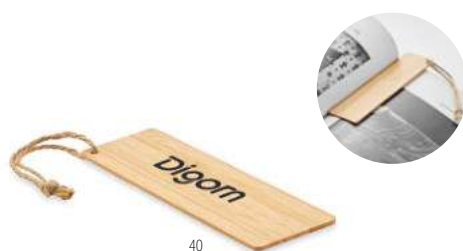

Kumaku MO6593

Bamboo bookmark with jute cord. **Size** 13x4x0,2 cm
Print technique Pad printing,L