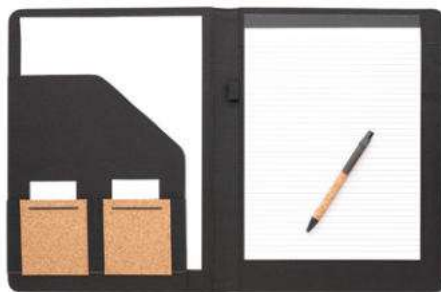

Concork MO2229

MO2229

A4 cork conference folder. Refillable A4 notepad. 30 recycled paper lined sheets. Matching pen and pen holder. 2 card holders and one large compartment. **Size** 25,5x2x33,5 cm
Print technique Pad printing,S,T1,TD,L,B