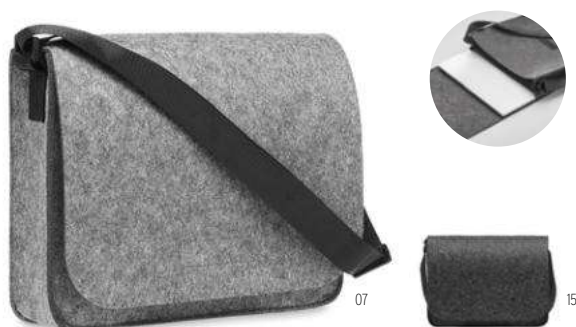

Baglo MO6186

RPET felt messenger or laptop bag with hook and loop closure. Fits a 15 inch laptop. **Size** 36x8x27 cm **Print technique** Screen printing,T1,TD,B