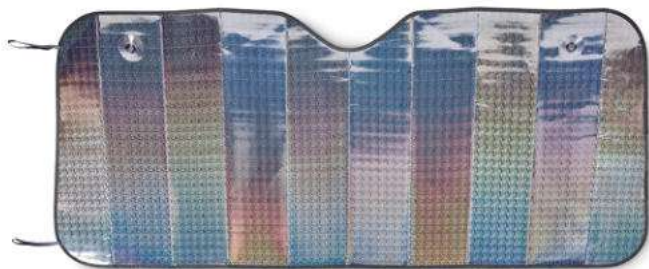

Carshade MO2233 ●

Foldable windscreen sun shade. Inner foam 2mm and inner PE alum foil.
Size 61x14x4 cm **Print technique** Screen printing