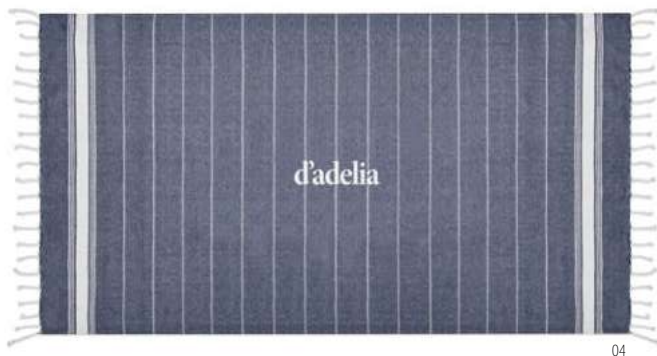

### Capri IT2797

Beach chair with neck pillow in 600D polyester clothing. Steel frame. Max: weight 100 kg. **Size** 66,5x53,5x53,5 cm **Print technique** Screen printing,T1,TD

**Parasun MO6184**

Portable sun shade umbrella in 210T polyester with inner UV coating for instant protection (SPF 30+). Lightweight and adjustable. Portable pouch included. Ø 150 cm. **Size** 190 cm **Print technique** Screen printing,T1,TD