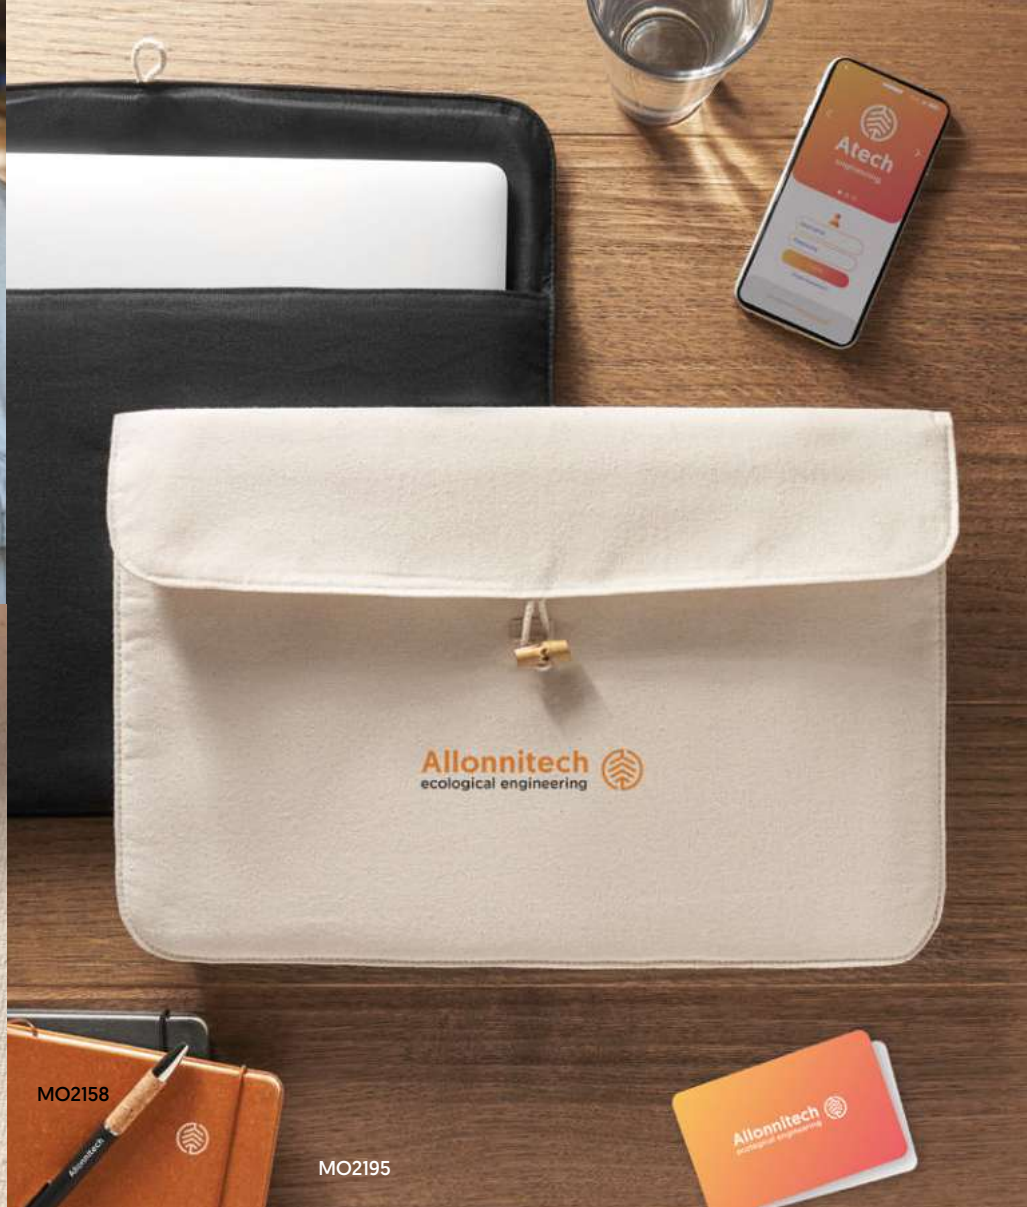

MO2158

MO2195