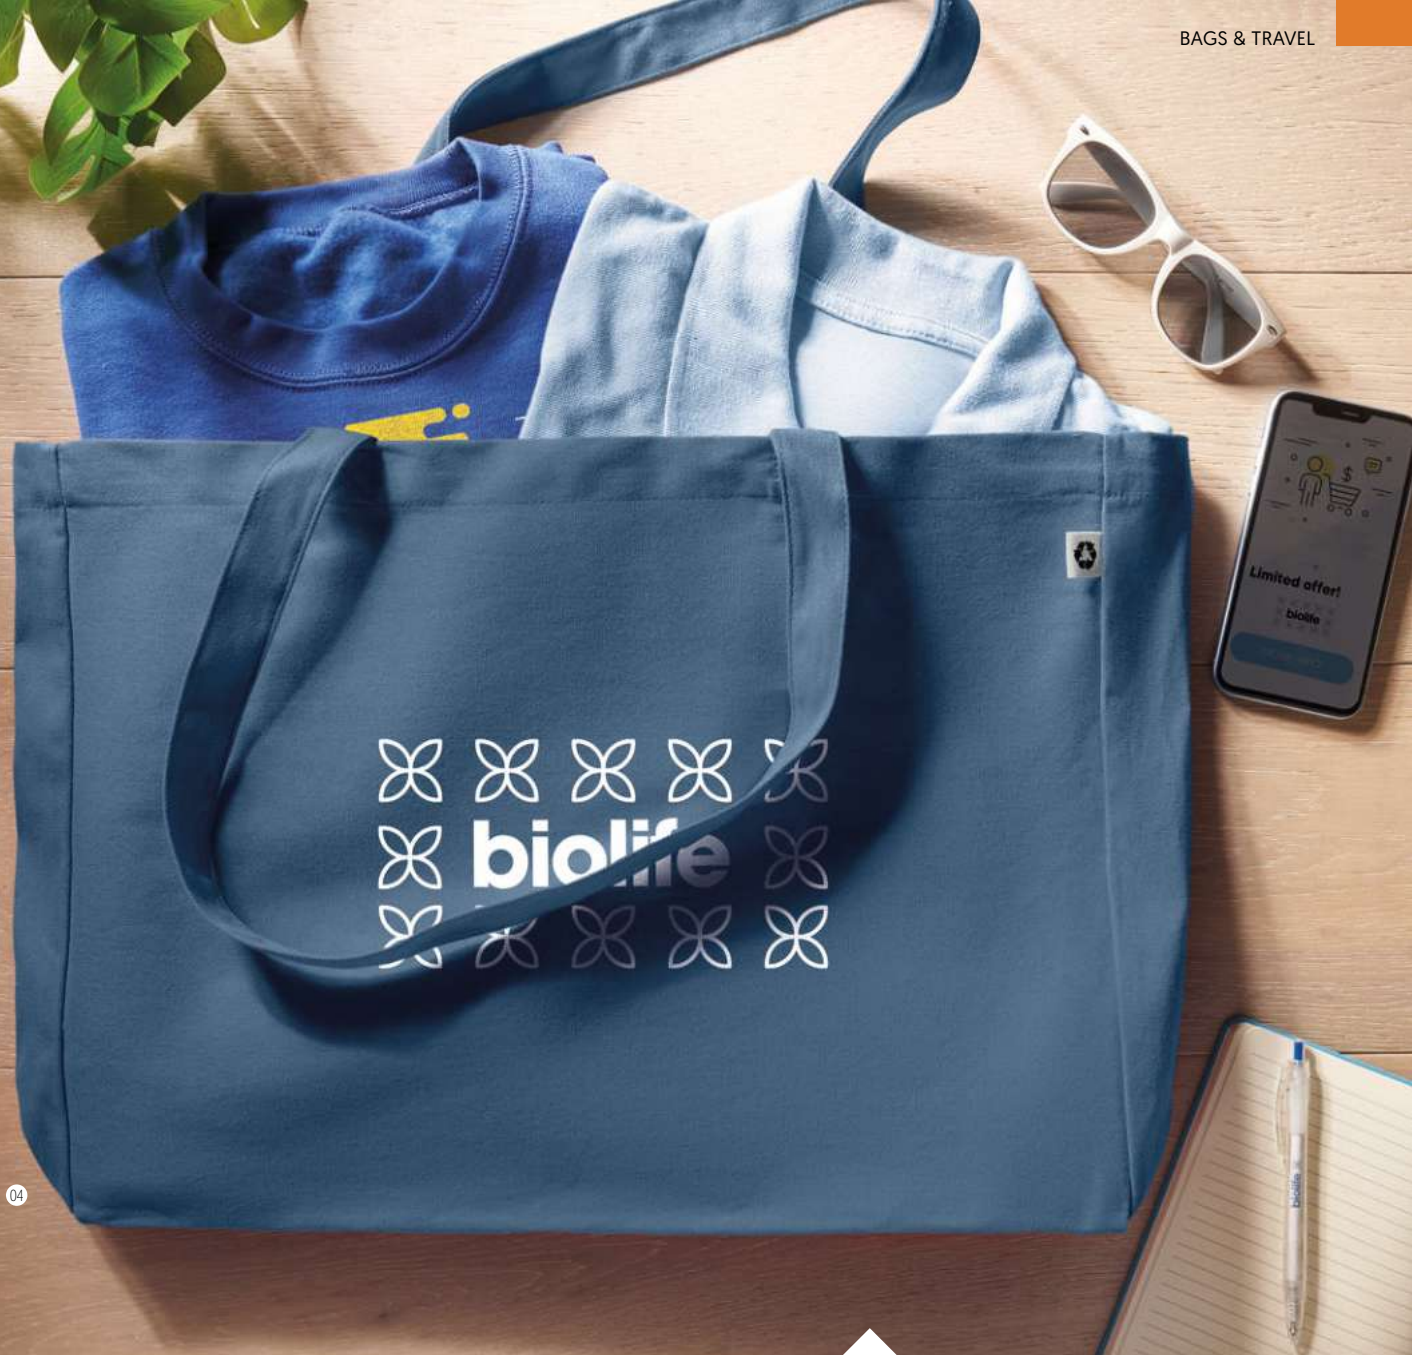

04

13

Respect MO6379

280gr

Recycled canvas shopping bag or beach bag, 50% cotton and 50% recycled cotton with long handles and gusset. 280 gr/m².
Size 49x9x37 cm **Print technique** Screen printing,T1,TD,E

06

04

03

Respect Coloured MO6380

280gr

Recycled canvas shopping bag or beach bag, 50% cotton and 50% recycled cotton with long handles and gusset. 280 gr/m². **Size** 49x9x37 cm
Print technique Screen printing,T1,TD,E