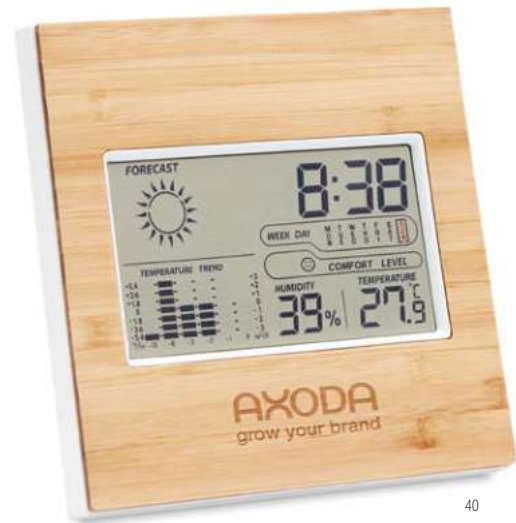

40

Turku MO9959

Weather station with bamboo front, multi-functional thermometer. Includes a clock, temperature, humidity display and calendar. 2 AAA batteries not included. **Size** 13x2,3x13 cm **Print technique** Pad printing,L